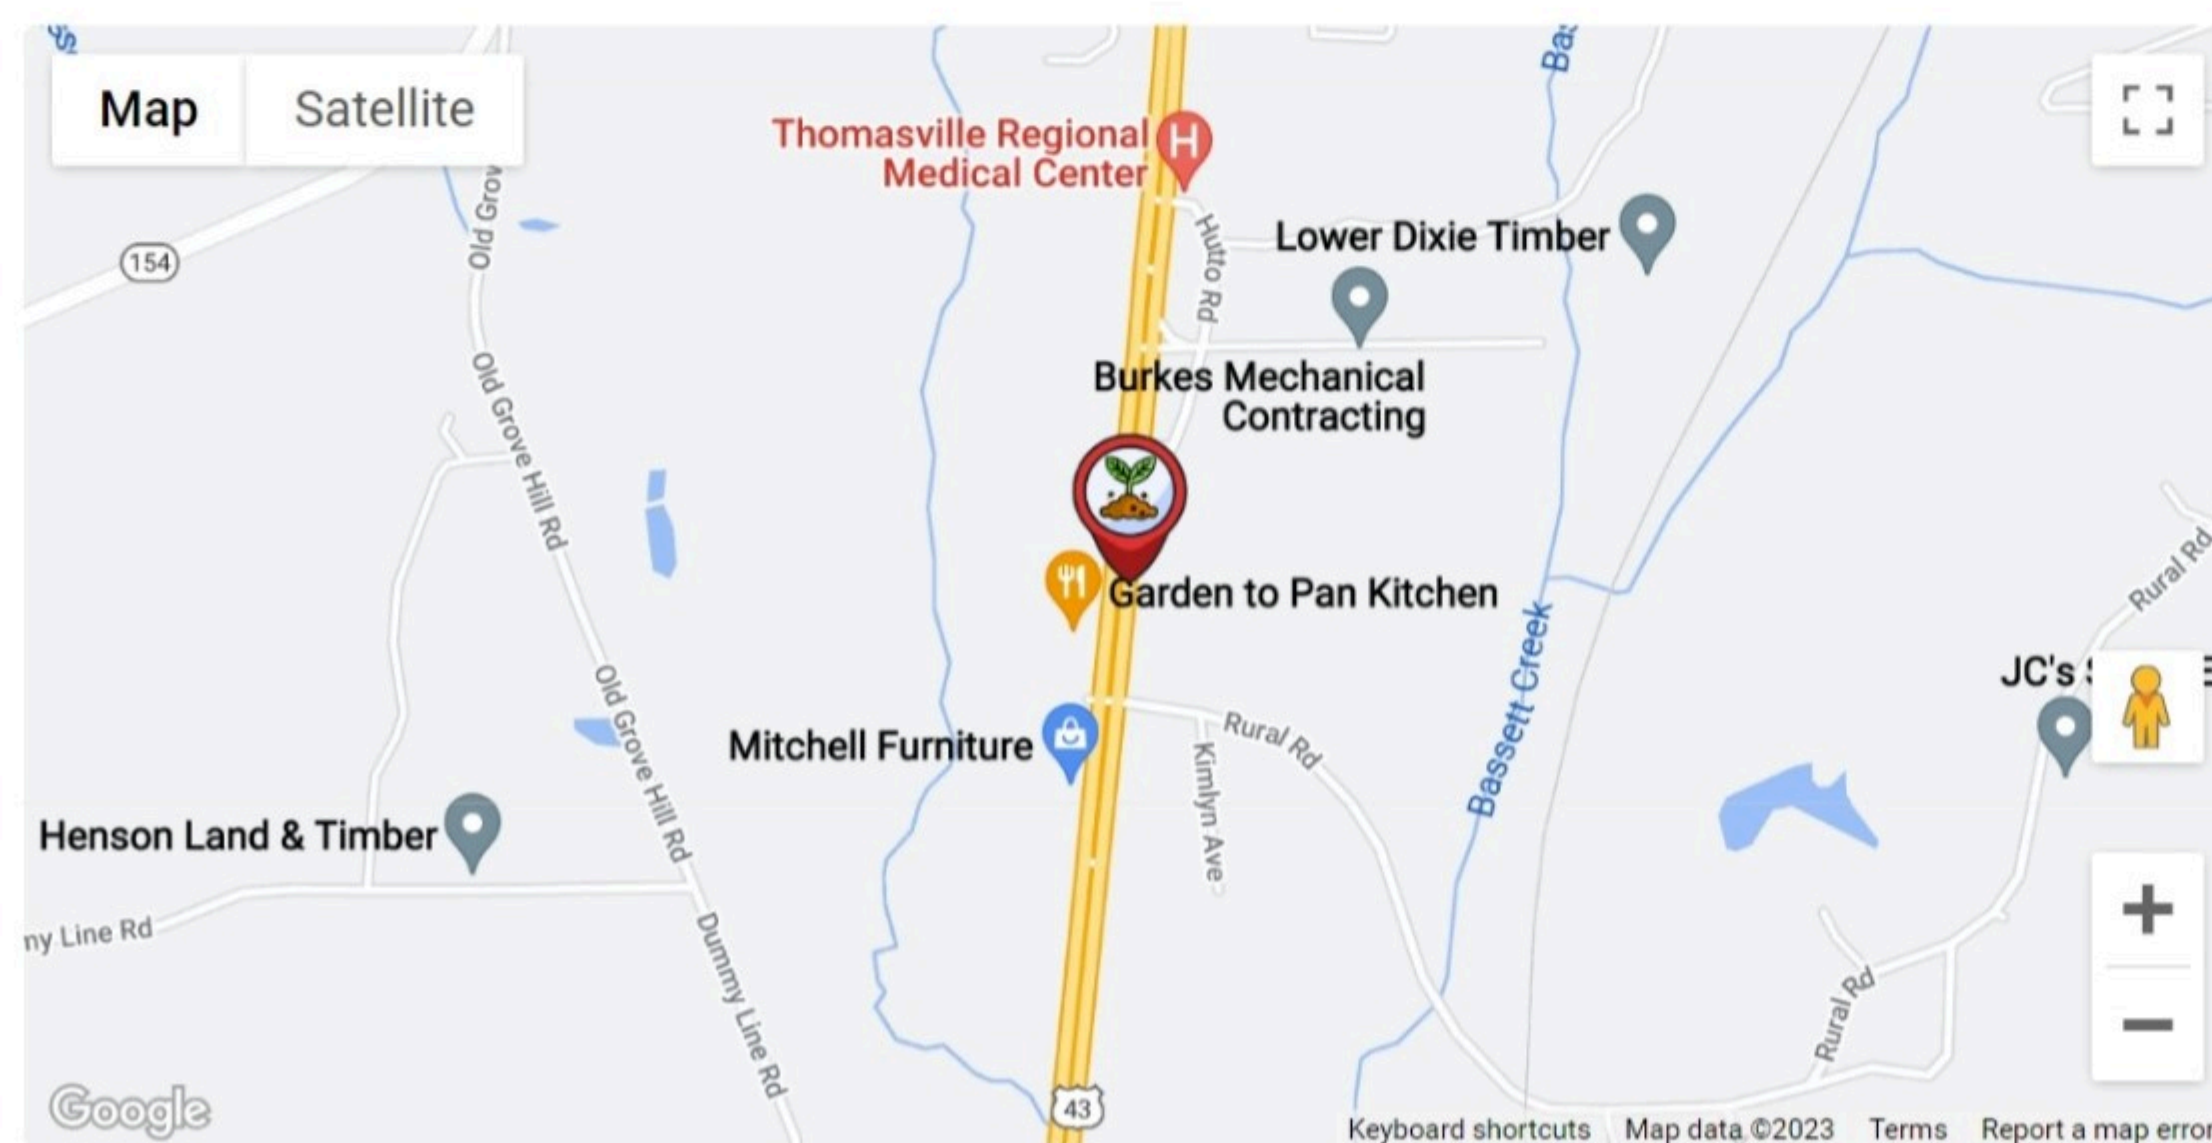

**29488 Highway 43 Thomasville, AL**

29488 U.S. 43, Thomasville, AL 36784, USA

For Sale  
**\$35,000**

PRE: PR-10697-property

**Lot Size**

1.01 Acres

**Description**

**Good Location along Highway 43 S**

A great lot along Highway 43 with 105' of highway frontage and 420' deep. Mostly open land, great building lot.

**Property on Map**

**29488 Highway 43 Thomasville, AL**  
29488 U.S. 43, Thomasville, AL 36784, USA